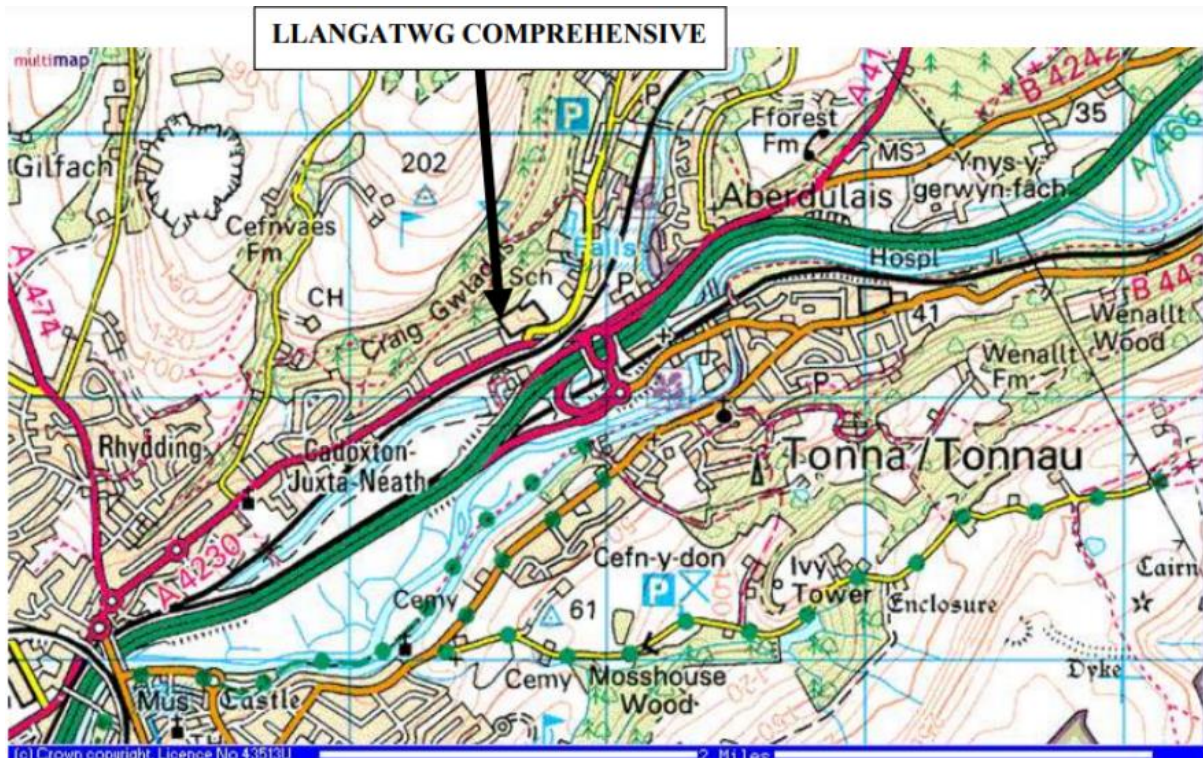

### Directions for Llangatwg Comprehensive

Llangatwg Comprehensive School is in Cadoxton and is easy to find. Simply get onto the A465 towards Neath and come off at the exit for Seven Sisters/Blaendulais (the one after the Neath exit). As soon as you come off the dual carriageway you will come to a roundabout, take the first exit. The school is about 100m along this road on the right hand side.

### Directions to the Meeting Room

We always meet in the Youth Wing section of the school. When you come in through the gate, you will drive past a long redbrick building on your left hand side. Turn left at the end of this building and this will bring you into the playground area. The Youth Wing is in the building at the far corner of this playground. If you have any problems, please call Darren on 079870727116.